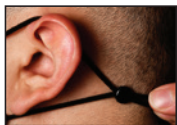

Portion of proceeds from the sale of each mask will be donated to
First Responders Children's Foundation COVID19 Emergency Response Fund

COMFORT + STYLE

FACE COVERS

PRODUCT DETAILS:

- 100% Polyester fabric
- 2-Ply construction
- Antimicrobial
- Washable and reusable
- Dimensions:
 SM-MD: 4" height, 9.5" width
 MD-LG: 4.75" height, 9.5" width
- Individually poly bagged.
- Adjustable dual fit system