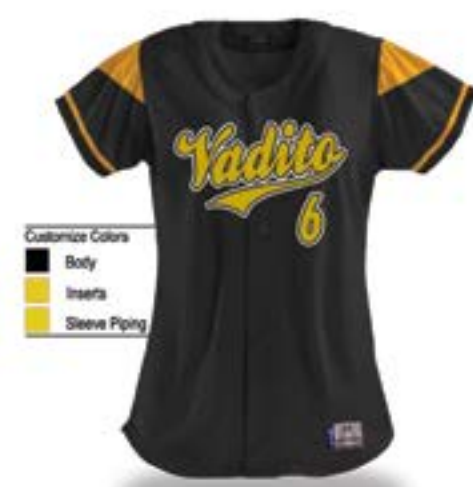

OAK GROVE

Customize Colors  
 Pant  
 Piping 1  
 Piping 2

FLORIDA

Customize Colors  
 Pant  
 Piping 1  
 Piping 2  
 Belt Loops

IDAHO

Customize Colors  
 Pant  
 Piping 1  
 Piping 2  
 Belt Loop

WASHINGTON