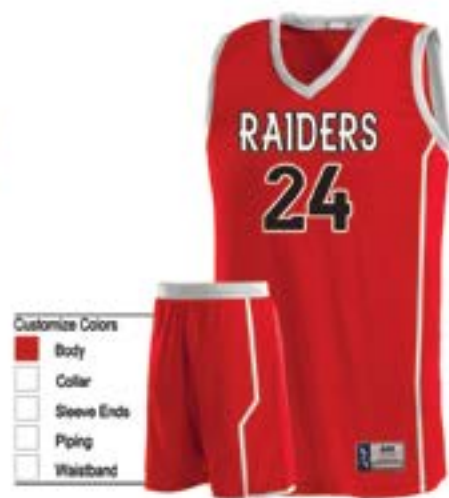

1. Customize Colors
2. ☐ Body
   - ☐ Collar
   - ☐ Sleeve Ends
   - ☐ Piping
   - ☐ Waistband