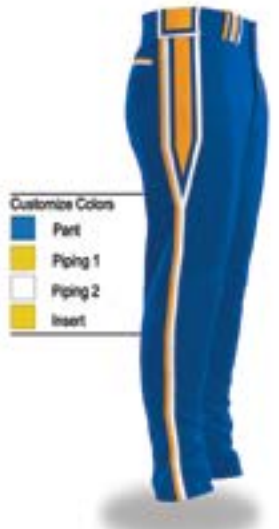

PALM BEACH

- Customize Colors
- Body
- Side Panel

OAKLEY

- Customize Colors
- Body
- Collar Piping
- Sleeve Ends

BAYWOOD

- Customize Colors
- Part
- Piping
- Insert

NEVADA

- Customize Colors
- Part
- Piping 1
- Piping 2
- Insert