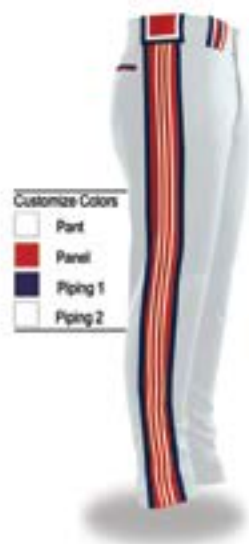

1. Customize Colors
2. Pant
   - Panel
   - Piping 1
   - Piping 2