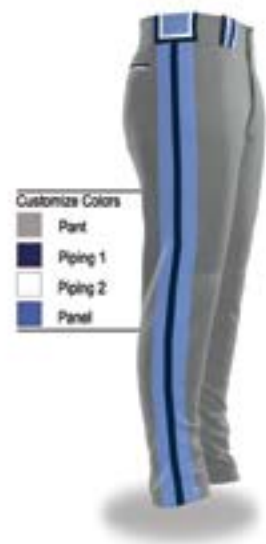

1. Customize Colors
2. Pant
   - Piping 1
   - Piping 2
   - Panel