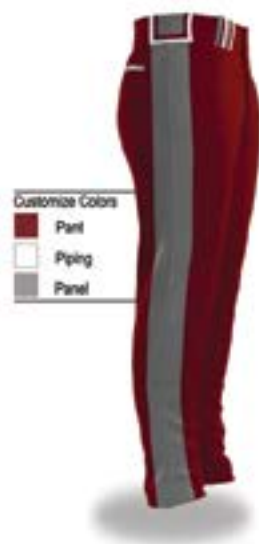

1. Customize Colors
2. Pant
   - Piping
   - Panel