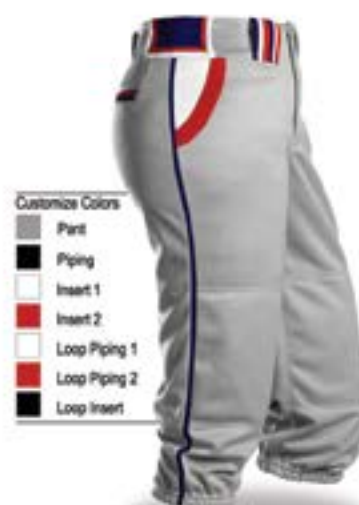

Customize Colors
Pant
Piping
Insert 1
Insert 2
Loop Piping 1
Loop Piping 2
Loop Insert